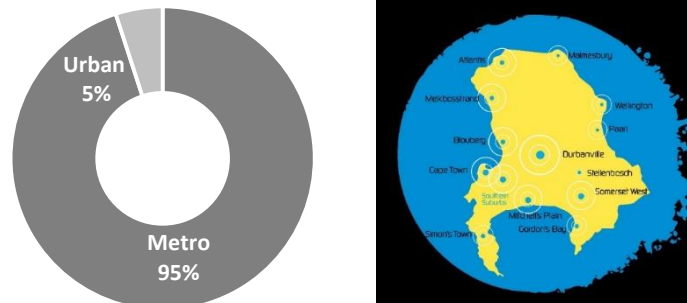

5 Commercial radio stations available in the region