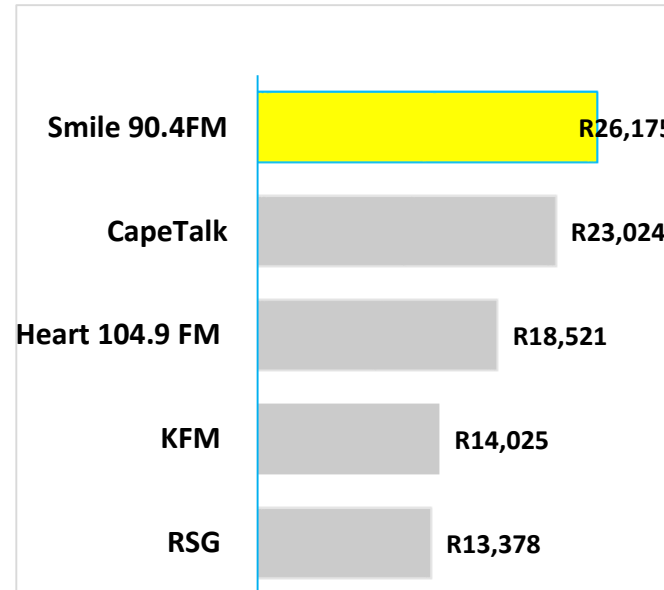

Total listenership by place

**88%**  
**42%**  
**14%**  
**4%**

Total listenership by device

**77%**  
**36%**  
**32%**

Highest HHI in the WC  
listeners ('000)

Smile 90.4FM enjoys robust AUDIENCES THROUGHOUT THE DAY, throughout the week, with excellent performance on Saturday

Smile 90.4 FM broadcasts in Cape Town and surrounds. Our listeners are mature, affluent and high earners. We are a radio brand committed to being a positive factor in the lives of our listeners. Our programming is built on values of positivity, empathy and authenticity.