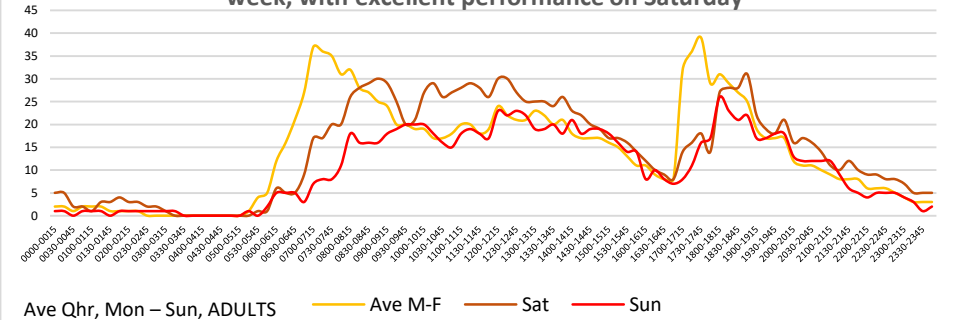

### Exclusive Listeners – 57%

- **110 000** individuals listening exclusively
- Average HHI of **R28 535**
- Average age of **45**
- **70%** is employed
- **61% LSM 9-10** and **84% in SEM 9-10**
- **55%** is English and **41%** is Afrikaans speakers.

Total listenership by place

**88%**  
**42%**  
**14%**  
**4%**

Total listenership by device

**77%**  
**36%**  
**32%**

Highest HHI in the WC  
listeners ('000)

Smile 90.4FM enjoys robust AUDIENCES THROUGHOUT THE DAY, throughout the week, with excellent performance on Saturday