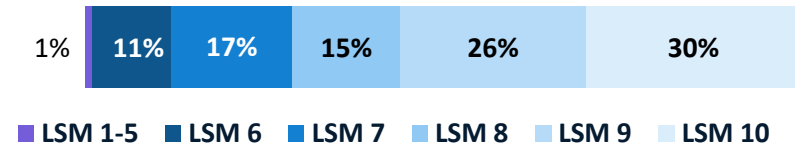

DEMOGRAPHIC PROFILE

SMILE 90.4FM PERFORMANCE HIGHLIGHTS (Part 2 of 2)

Listeners (Average)	Weekly Cume	193 000
	Mon-Sun (06h00-18h00)	188 000
	Mon-Fri (06h00-18h00)	177 000
	Saturday (06h00-18h00)	124 000
	Sunday (06h00-18h00)	101 000

www.smile904.fm	Unique Browsers	7 479
	Visits	32 385
	Page Views	40 936

Social Media	392 Subscribers
	77 436 Followers
	11 457 Followers
	8 183 Followers

5 Commercial radio stations available in the region

SEM (Socio Economic Segmentation)

LSM

Average Household Income : R 26 175