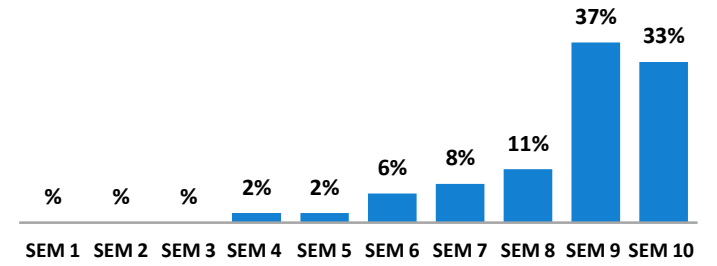

# DEMOGRAPHIC PROFILE

## SMILE 90.4FM PERFORMANCE HIGHLIGHTS (Part 2 of 2)

Listeners (Average)	Weekly Cume	193 000
	Mon-Sun (06h00-18h00)	188 000
	Mon-Fri (06h00-18h00)	177 000
	Saturday (06h00-18h00)	124 000
	Sunday (06h00-18h00)	101 000

www.smile904.fm	Unique Browsers	7 479
	Visits	32 385
	Page Views	40 936

Social Media	392 Subscribers
	77 436 Followers
	11 457 Followers
	8 183 Followers

## SEM (Socio Economic Segmentation)