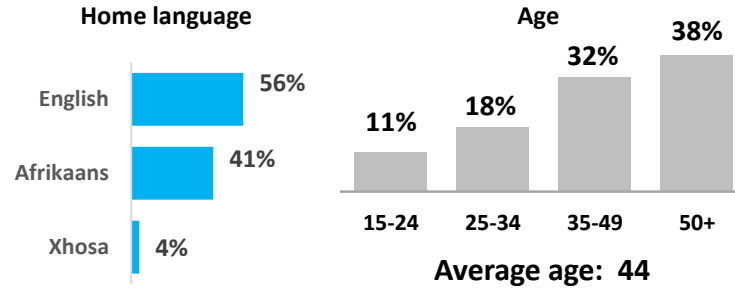

DEMOGRAPHIC PROFILE

SMILE 90.4FM PERFORMANCE HIGHLIGHTS (Part 2 of 2)

Listeners (Average)	Weekly Cume	193 000
	Mon-Sun (06h00-18h00)	188 000
	Mon-Fri (06h00-18h00)	177 000
	Saturday (06h00-18h00)	124 000
	Sunday (06h00-18h00)	101 000

www.smile904.fm	Unique Browsers	7 479
	Visits	32 385
	Page Views	40 936

Social Media	392 Subscribers
	77 436 Followers
	11 457 Followers
	8 183 Followers